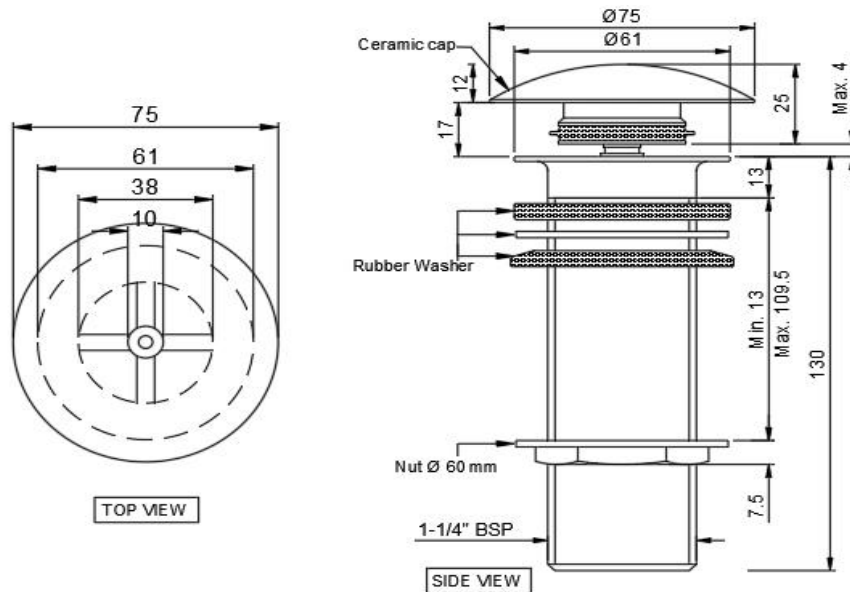

SPECIFICATION DATA SHEET

PRODUCT DETAILS

| | | | |
|----------------|--------|-----------|---------------------------------|
| Manufacturer : | Artize | Type: | Waste Coupling with ceramic cap |
| Colour: | White | Material: | Brass /Ceramic - Vitreous China |

PRODUCT IMAGE

TECHNICAL DRAWING

| | | |
|-------------------|-----------------------------------|--|
| Product Dimension | 75X75X130 mm Box Size 80X80X180mm | FEATURES Click-Clack option, Colour Matching option, Ceramic Cap with Anti Germ Glaze |
| Product Weight | 475 gram | |

CERTIFICATION

| | |
|--------------------------------|----|
| Compliance : EN 14688:2015 (E) | CE |
|--------------------------------|----|

DISCLAIMER: Our every effort has been made to ensure factual accuracy, the information presented subject to changes due to requirements in different sites, markets and/ or countries. All dimensions are in mm (Tolerance ± 5 MM). Jaquar reserves the right to make the necessary amendments at any time without prior notice.